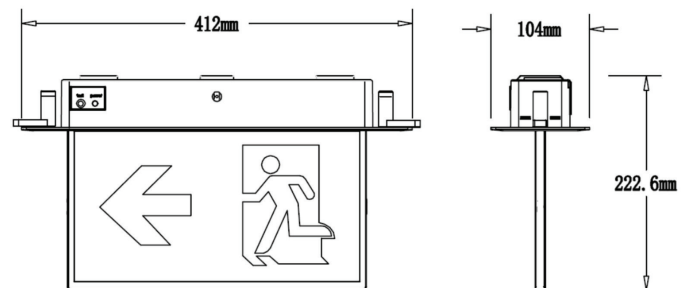

FIREBIRD EXPANSION PLATE

- Suited for Emerald Planet Firebird Emergency Exit Signs to expand the faceplate and cover larger holes.
- 380x75mm cut-out, 495x145mm faceplate.

SPECIFICATIONS

MODEL NUMBER	DIMENSIONS
EP-FBG2-EP	495 x 145mm