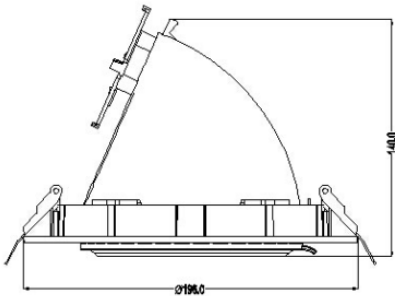

LED SHOPLIGHT Round Tilt

Lamp dimensions: 195mm face plate diameter, 140mm high

Emerald Planet's Pivot Gimbal Shop Light is a stylish, modern and highly adjustable, energy efficient LED solution. Offering bright, directional lighting, the gimbal mechanism allows the light to rotate through a variety of angles making it ideal for directing working light to where it is needed.

- ✓ Complete LED luminaire
- ✓ Samsung LED chip
- ✓ Focused 60° beam angle
- ✓ Efficient heat dissipation
- ✓ Fits traditional existing metal halide cut-out
- ✓ Pivot gimbal face plate
- ✓ IES Files on Request

Characteristics

cut-out Diameter 180mm

Power Factor 0.92

CRI >80

Beam Angle 60°

IP Rating 20

L70 >36,000h

Dimmable No